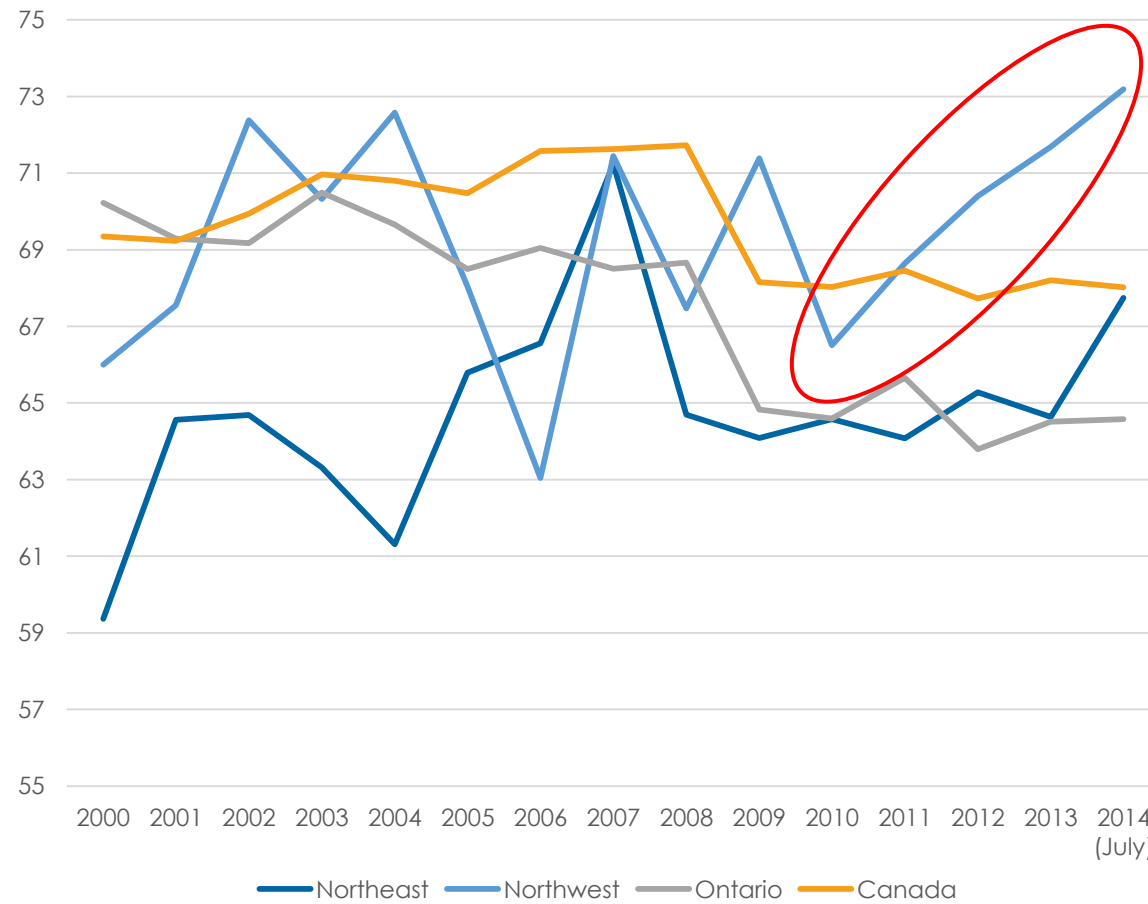

Youth Employment Rate (20 to 24 years)

Source: Author's calculations based on Statistics Canada, custom tabulation.