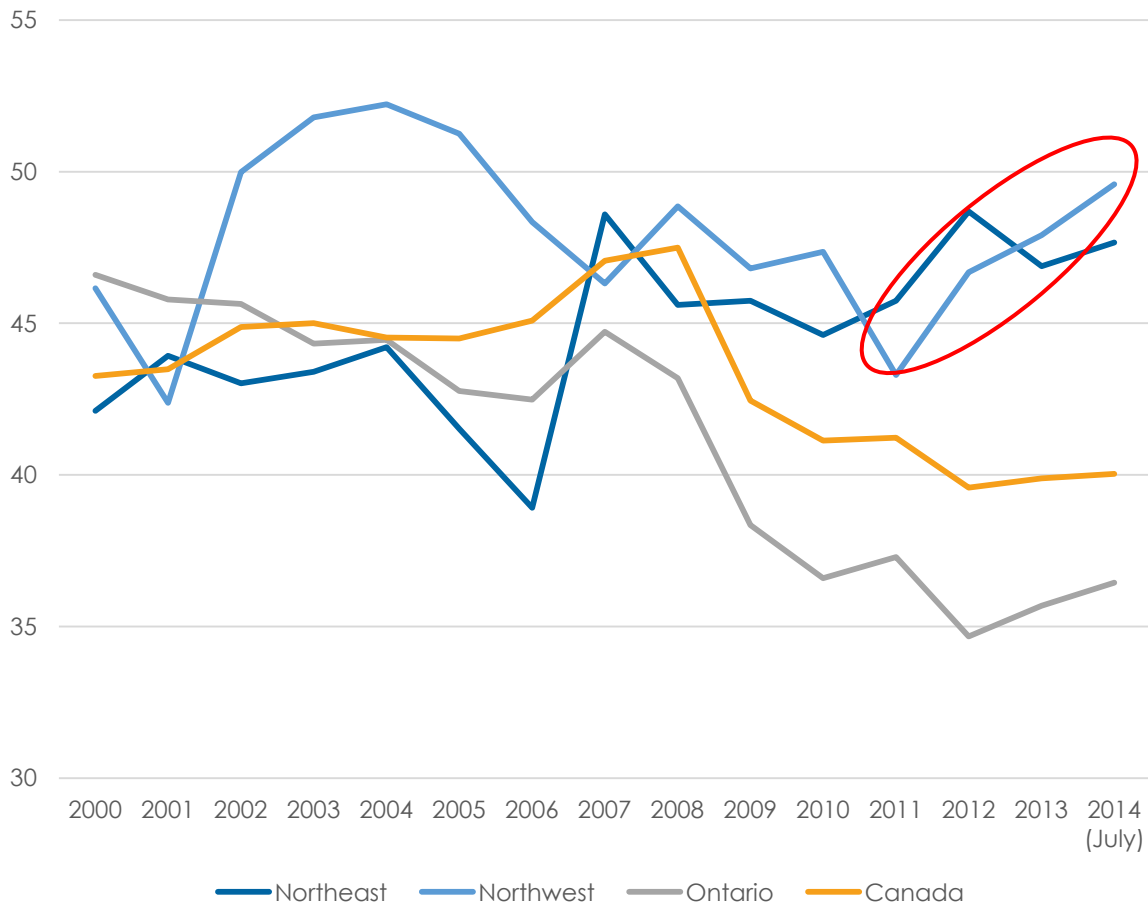

Changing DDR – The Bright Side - Youth Employment Rate

Youth Employment Rate (15 to 19 years)