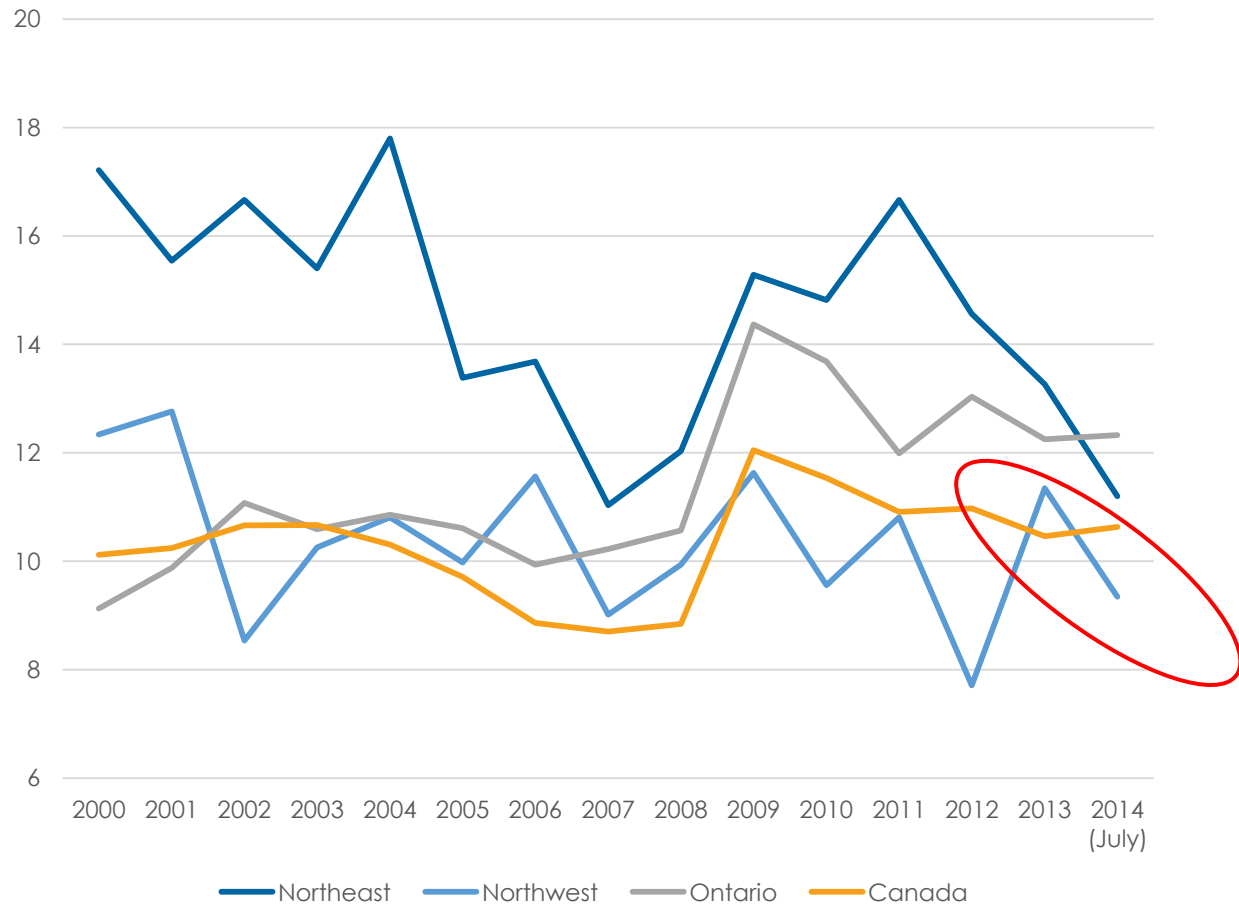

Youth Unemployment Rate (20 to 24 years)

Source: Author's calculations based on Statistics Canada, custom tabulation.