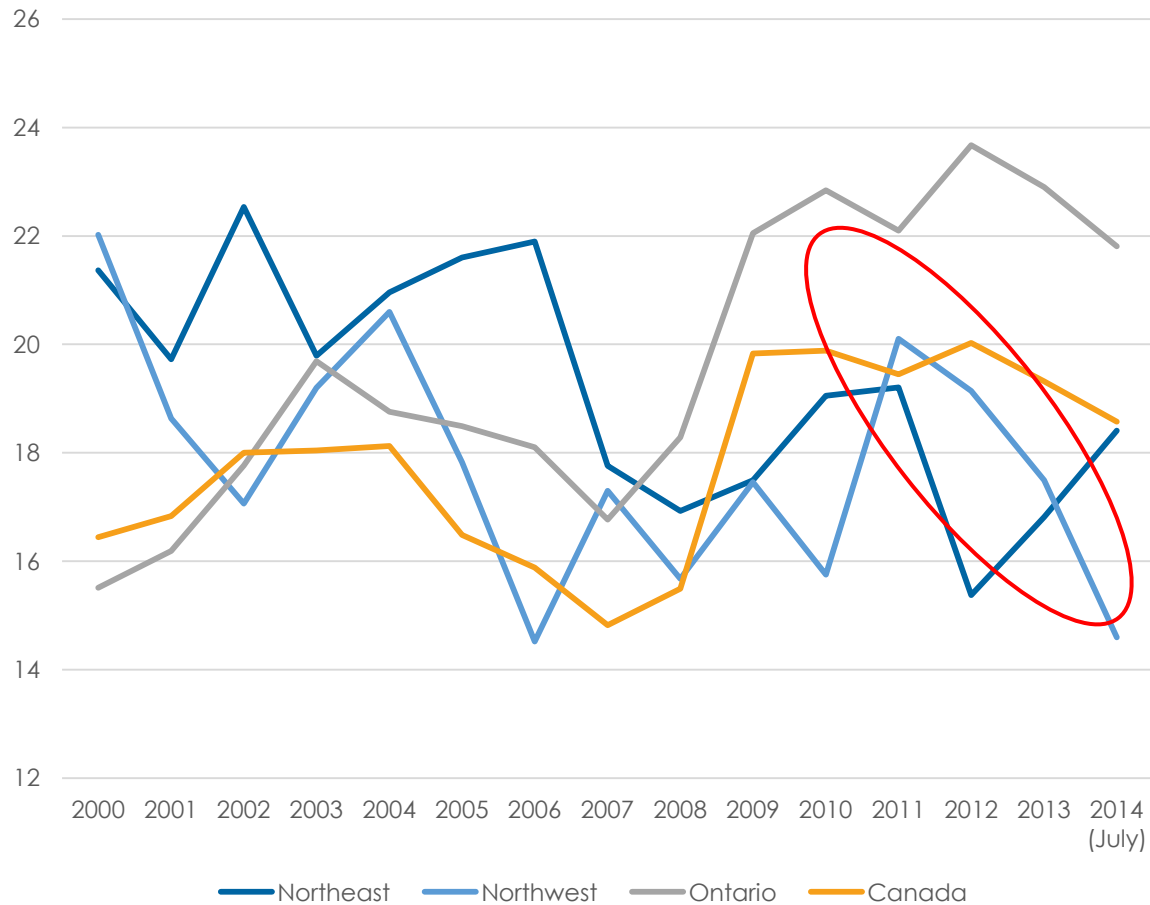

Changing DDR – The Bright Side - Youth Unemployment Rate

Youth Unemployment Rate (15 to 19 years)