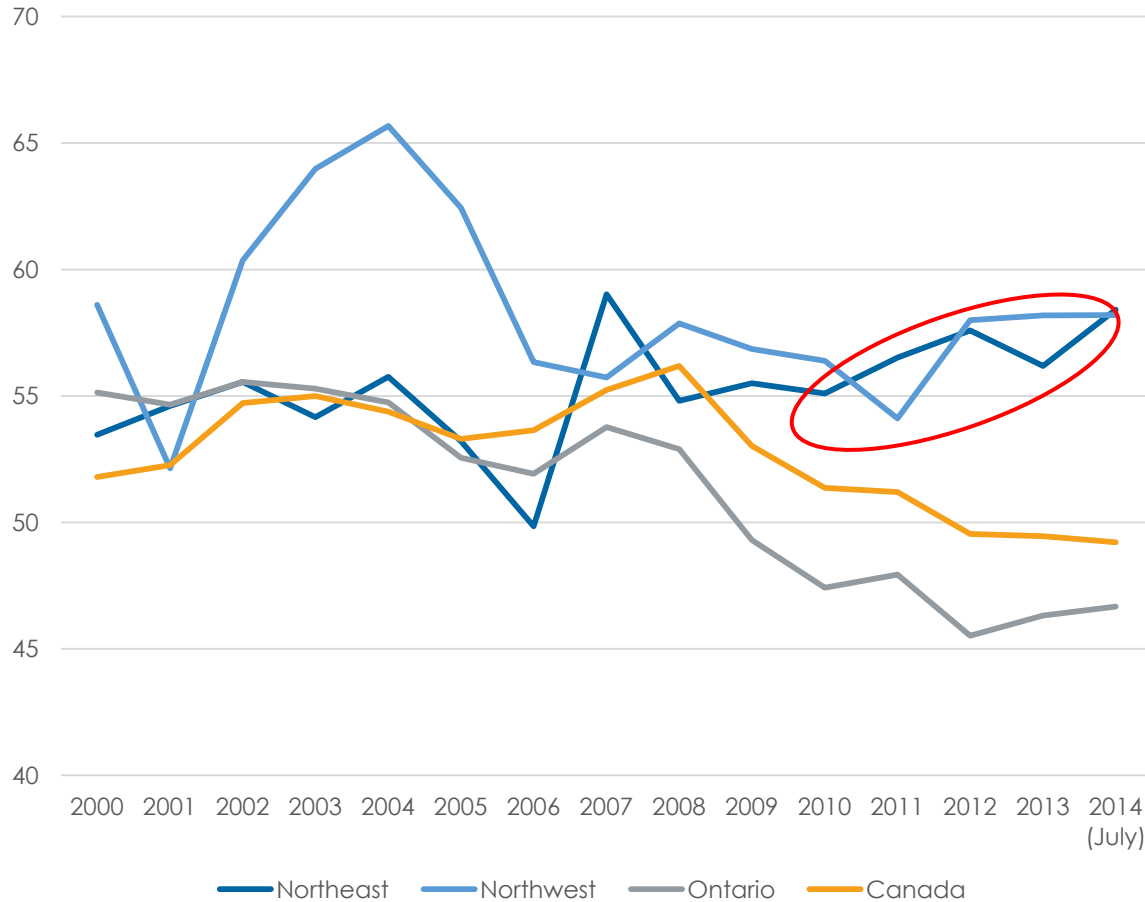

## Youth Employment Rate (15 to 19 years)

## Youth Employment Rate (20 to 24 years)

Source: Author's calculations based on Statistics Canada, custom tabulation.

## Youth Participation Rate (15 to 19 years)