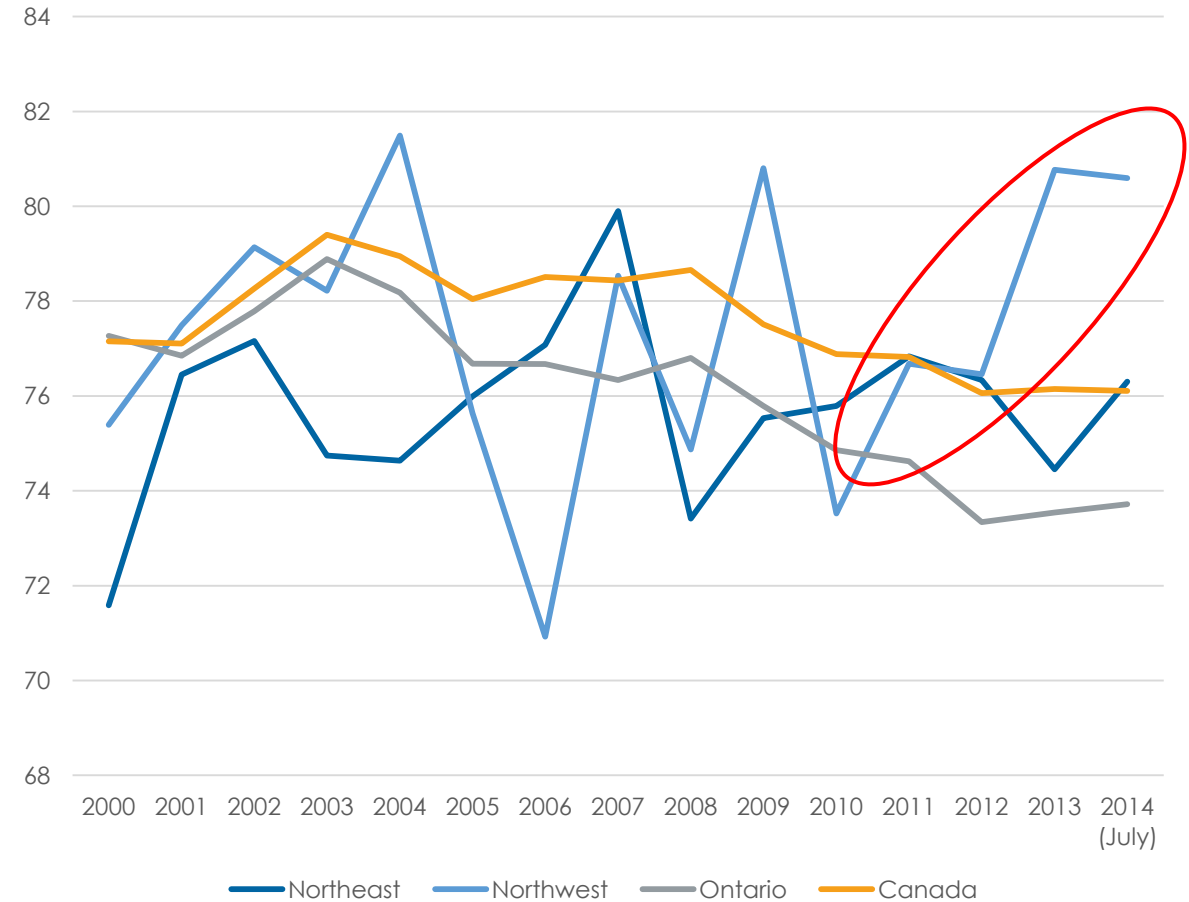

Youth Participation Rate (20 to 24 years)

Source: Author's calculations based on Statistics Canada, custom tabulation.